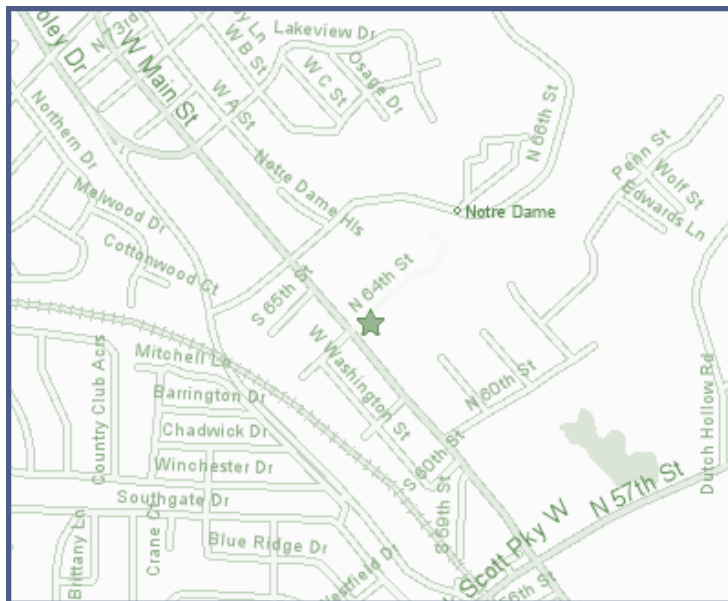

Chestnut Health Systems

Our Mission

Making a Difference:
Improving Quality of Life
Through Excellence in Service

From the North (Caseyville)

- Take 157 South to Belleville.
- Take a Left on West Main.
- Go to North 64th Street and turn Left.
- Chestnut will be on the Right side behind the bank.

From the North (Fairview Heights)

- Take 159 South to Frank Scott Parkway West.
- Take a Right on to West Main.
- Go to North 64th Street and turn Right.
- Chestnut will be on the Right side behind the bank.

From the North (Granite City)

- Take Route 3 North to 270 East.
- Take 270 East to 255 South.
- Take 255 South to 64 East.
- Take 64 East to 159 South.
- Take 159 South to Frank Scott Parkway West.
- Take a Right on West Main.
- Go to North 64th Street and turn Right.
- Chestnut will be on the Right side behind the bank.

From the East (Lebanon)

- Take US Highway 50 to Highway 158.
- Turn Left on 158 to 64 West exit towards East St. Louis.
- Get off at Caseyville exit.
- Make Right on 157.
- Go to Main Street and make a Left.
- Go to North 64th Street and make a Left.
- Chestnut will be on the Right side behind the bank.